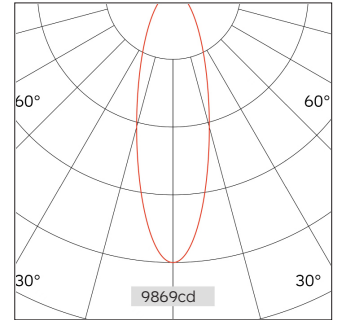

# 51.07518 SLIM FIXED RECESSED DOWNLIGHT

Light Distribution	Slim Recessed Downlight
Colour Temperature	2700/3000/3500/4000K
Colour Rendition Index	CRI 90
Optics	LENS
Beam Angle	21D/31D/40D/50D
Cut out	75mm
Connected Load	25W
Luminous Flux Of The Luminaire	2795lm
Luminaire Efficacy	111lm/W
Colour Deviation	SDCM <5
Light Source	LED
LED Type	COB
Dimming Method	Triac/1-10V/ Dali
Cover Material	Aluminum
Body Material	Aluminum
IP Rating	IP20
Housing Colour	Sandy White/ Sandy Black
Weight	0.5Kg
Technical Region	220-240V 50/60Hz

## Light Beam Table

H(M)	E(lx)	D(M)
		31°
1.0	9869.85	0.56
2.0	2467.46	1.11
3.0	1096.65	1.67
4.0	616.87	2.23
5.0	394.79	2.78

Small sizes but can be high power.  
Have fixed and adjustable 2 versions, each version have 4 sizes and 4 power for selected, can almost meet all the requirements. With anti-glare reflector, created a comfortable environment.