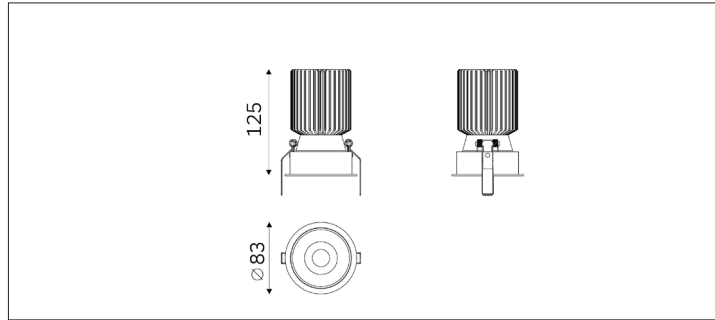

# 51.07518 SLIM FIXED RECESSED DOWNLIGHT

Light Distribution	Slim Recessed Downlight
Colour Temperature	2700/3000/3500/4000K
Colour Rendition Index	CRI 90
Optics	LENS
Beam Angle	21D/31D/40D/50D
Cut out	75mm
Connected Load	25W
Luminous Flux Of The Luminaire	2795lm
Luminaire Efficacy	111lm/W
Colour Deviation	SDCM <5
Light Source	LED
LED Type	COB
Dimming Method	Triac/1-10V/ Dali
Cover Material	Aluminum
Body Material	Aluminum
IP Rating	IP20
Housing Colour	Sandy White/ Sandy Black
Weight	0.5Kg
Technical Region	220-240V 50/60Hz

## Light Beam Table

H(M)	E(lx)	D(M)
		31°
1.0	9869.85	0.56
2.0	2467.46	1.11
3.0	1096.65	1.67
4.0	616.87	2.23
5.0	394.79	2.78

Small sizes but can be high power.  
Have fixed and adjustable 2 versions, each version have 4 sizes and 4 power for selected, can almost meet all the requirements. With anti-glare reflector, created a comfortable environment.