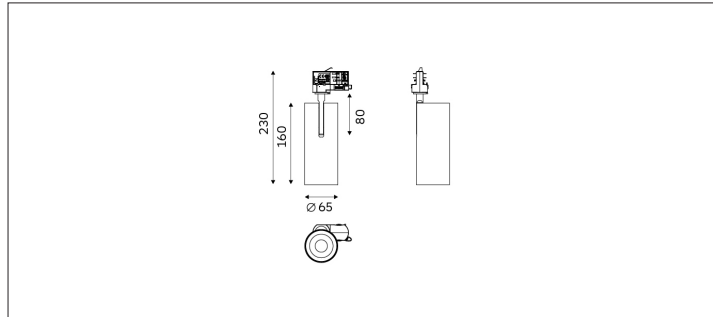

32.06519 SPECTRUM Track Lighting

Light Distribution	SPECTRUM Track Lighting
Colour Temperature	2700/3000/3500/4000K
Colour Rendition Index	CRI 90
Optics	LENS
Beam Angle	19D/24D/39D/51D
Track Phases	1 Circuit/ 3 Circuit
Connected Load	19.7W
Luminous Flux Of The Luminaire	2388lm
Luminaire Efficacy	121lm/W
Colour Deviation	SDCM<5
Light Source	LED
LED Type	COB
Dimming Method	Triac/1-10V/ Dali
Cover Material	Aluminum
Body Material	Aluminum
IP Rating	IP20
Housing Colour	Sandy White/ Sandy Black
Weight	0.55Kg
Technical Region	220-240V 50/60Hz

Light Beam Table

H(M)	E(lx)	D(M)
		24°
1.0	11524	0.43
2.0	2881	0.87
3.0	1280	1.30
4.0	720	1.73
5.0	460	2.17

A modern design consisting for the purpose to meet the highest requirements of the latest advanced lighting technology.