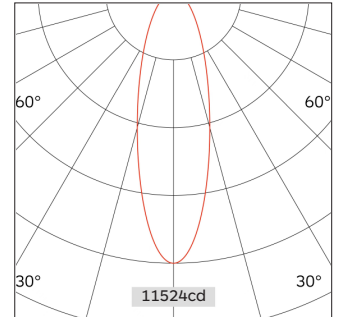

32.06519 SPECTRUM Track Lighting

Light Distribution	SPECTRUM Track Lighting
Colour Temperature	2700/3000/3500/4000K
Colour Rendition Index	CRI 90
Optics	LENS
Beam Angle	19D/24D/39D/51D
Track Phases	1 Circuit/ 3 Circuit
Connected Load	19.7W
Luminous Flux Of The Luminaire	2388lm
Luminaire Efficacy	121lm/W
Colour Deviation	SDCM<5
Light Source	LED
LED Type	COB
Dimming Method	Triac/1-10V/ Dali
Cover Material	Aluminum
Body Material	Aluminum
IP Rating	IP20
Housing Colour	Sandy White/ Sandy Black
Weight	0.55Kg
Technical Region	220-240V 50/60Hz

Light Beam Table

H(M)	E(lx)	D(M)
		24°
1.0	11524	0.43
2.0	2881	0.87
3.0	1280	1.30
4.0	720	1.73
5.0	460	2.17

A modern design consisting for the purpose to meet the highest requirements of the latest advanced lighting technology.