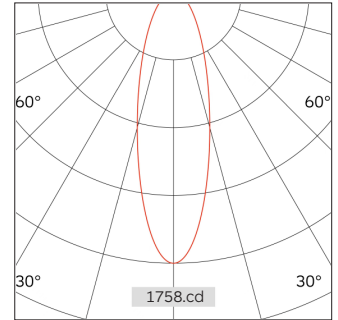

93.08012 SRA Surface Mounted Lighting

Light Distribution	Surface Mounted Lighting
Colour Temperature	2700/3000/3500/4000K
Colour Rendition Index	CRI 90
Optics	LENS
Beam Angle	19D/24D/35D/48D
Installation method	Surface Mounted
Connected Load	8.5W
Luminous Flux Of The Luminaire	657lm
Luminaire Efficacy	77lm/W
Colour Deviation	SDCM < 5
Light Source	LED
LED Type	COB
Dimming Method	Triac/1-10V/ Dali
Cover Material	Aluminum
Body Material	Aluminum
IP Rating	IP20
Housing Colour	Sandy White/ Sandy Black
Weight	0.8Kg
Technical Region	220-240V 50/60Hz

Light Beam Table		
H(M)	E(lx)	D(M)
		35°
1.0	1758.97	0.63
2.0	439.74	1.26
3.0	195.44	1.90
4.0	109.94	2.53
5.0	70.36	3.16

Mainly used in high-end commercial space (clothing shops, furniture shops and other brand boutiques, car displays, jewelry, star hotels, highend clubs, museums, chain stores, brand sales halls, professional windows, counters and other accent lighting places).