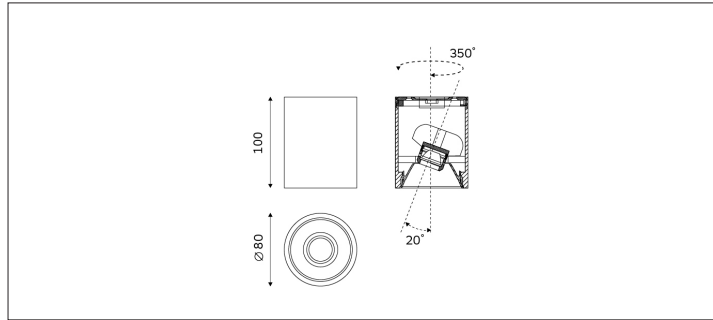

93.08012 SRA Surface Mounted Lighting

Light Distribution	Surface Mounted Lighting
Colour Temperature	2700/3000/3500/4000K
Colour Rendition Index	CRI 90
Optics	LENS
Beam Angle	19D/24D/35D/48D
Installation method	Surface Mounted
Connected Load	8.5W
Luminous Flux Of The Luminaire	657lm
Luminaire Efficacy	77lm/W
Colour Deviation	SDCM < 5
Light Source	LED
LED Type	COB
Dimming Method	Triac/1-10V/ Dali
Cover Material	Aluminum
Body Material	Aluminum
IP Rating	IP20
Housing Colour	Sandy White/ Sandy Black
Weight	0.8Kg
Technical Region	220-240V 50/60Hz

Light Beam Table		
H(M)	E(lx)	D(M)
		35°
1.0	1758.97	0.63
2.0	439.74	1.26
3.0	195.44	1.90
4.0	109.94	2.53
5.0	70.36	3.16

Mainly used in high-end commercial space (clothing shops, furniture shops and other brand boutiques, car displays, jewelry, star hotels, highend clubs, museums, chain stores, brand sales halls, professional windows, counters and other accent lighting places).