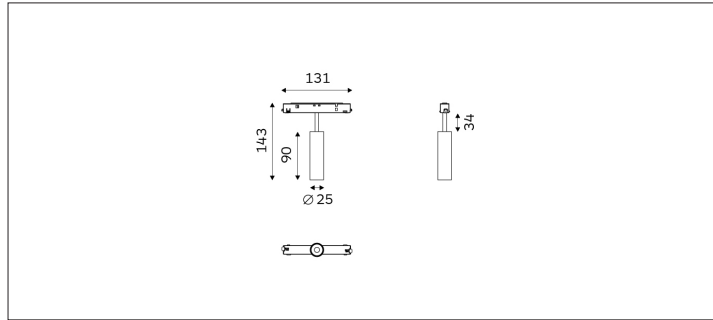

# 62.02512 FOS Track Lighting

Connected Load	7W
Colour Temperature	2700/3000/3500/4000K
Colour Rendition Index	CRI 90
Optics	LENS
Beam Angle	18D/24D/40D/55D
Track	Low Voltage Track
Light Distribution	FOS Track Lighting
Luminous Flux Of The Luminaire	357lm
Luminaire Efficacy	52lm/W
Colour Deviation	SDCM <5
Light Source	LED
LED Type	COB
Dimming Method	1-10V/ Dali
Cover Material	Aluminum
Body Material	Aluminum
IP Rating	IP20
Housing Colour	Sandy White/ Sandy Black
Weight	0.3Kg
Technical Region	Input 48V

H(M)	E(lx)	D(M)
		40°
1.0	783.35	0.73
2.0	195.84	1.45
3.0	87.04	2.18
4.0	48.96	2.91
5.0	31.33	3.64

It is an individual solution with a high degree of flexibility. all inserts are mounted completely without tools and held within the profile by a magnetic force. With just one flick of the wrist, you can adjust the inserts as needed at any time to set the scene for your desired object. Application areas: residential, hotel, restaurants, retail and other high-end places.