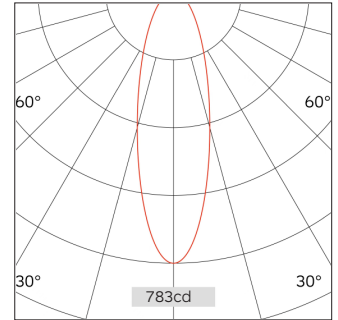

# 62.02512 FOS Track Lighting

Connected Load	7W
Colour Temperature	2700/3000/3500/4000K
Colour Rendition Index	CRI 90
Optics	LENS
Beam Angle	18D/24D/40D/55D
Track	Low Voltage Track
Light Distribution	FOS Track Lighting
Luminous Flux Of The Luminaire	357lm
Luminaire Efficacy	52lm/W
Colour Deviation	SDCM <5
Light Source	LED
LED Type	COB
Dimming Method	1-10V/ Dali
Cover Material	Aluminum
Body Material	Aluminum
IP Rating	IP20
Housing Colour	Sandy White/ Sandy Black
Weight	0.3Kg
Technical Region	Input 48V