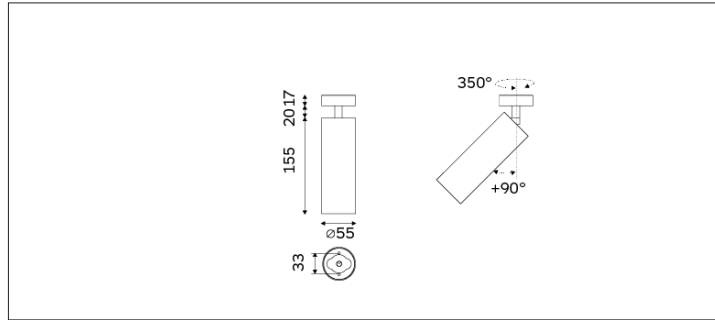

93.05512 FOS Surface Mounted Lighting

Light Distribution	Surface Mounted Lighting
Colour Temperature	2700/3000/3500/4000K
Colour Rendition Index	CRI 90
Optics	LENS
Beam Angle	20D/32D/41D/49D
Installation method	Surface Mounted
Connected Load	16W
Luminous Flux Of The Luminaire	1871m
Luminaire Efficacy	116m/W
Colour Deviation	SDCM <5
Light Source	LED
LED Type	COB
Dimming Method	Triac/1-10V/ Dali
Cover Material	Aluminum
Body Material	Aluminum
IP Rating	IP20
Housing Colour	Sandy White/ Sandy Black
Weight	0.6Kg
Technical Region	220-240V 50/60Hz

Light Beam Table

h(m)	E(lx)	D(m)
		32°
1.0	6529.93	0.57
2.0	1632.48	1.14
3.0	725.55	1.71
4.0	408.12	2.28
5.0	261.20	2.85

Application areas: retail, museums, hospitality, residential, offices and lobbies.