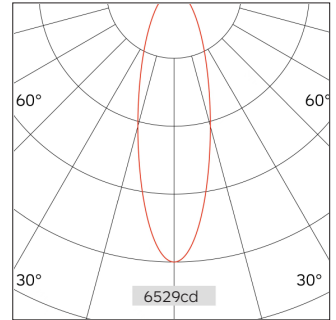

93.05512 FOS Surface Mounted Lighting

Light Distribution	Surface Mounted Lighting
Colour Temperature	2700/3000/3500/4000K
Colour Rendition Index	CRI 90
Optics	LENS
Beam Angle	20D/32D/41D/49D
Installation method	Surface Mounted
Connected Load	16W
Luminous Flux Of The Luminaire	1871m
Luminaire Efficacy	116m/W
Colour Deviation	SDCM <5
Light Source	LED
LED Type	COB
Dimming Method	Triac/1-10V/ Dali
Cover Material	Aluminum
Body Material	Aluminum
IP Rating	IP20
Housing Colour	Sandy White/ Sandy Black
Weight	0.6Kg
Technical Region	220-240V 50/60Hz

Light Beam Table

h(m)	E(lx)	D(m)
		32°
1.0	6529.93	0.57
2.0	1632.48	1.14
3.0	725.55	1.71
4.0	408.12	2.28
5.0	261.20	2.85

Application areas: retail, museums, hospitality, residential, offices and lobbies.