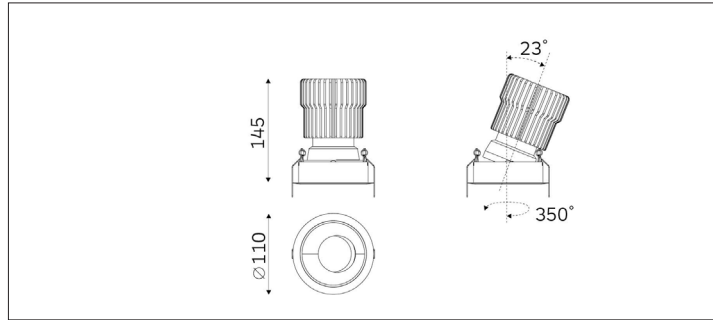

52.09530 LOTT RECESSED DOWNLIGHT

Light Distribution	LOTT Recessed Downlight
Colour Temperature	2700/3000/3500/4000K
Colour Rendition Index	CRI 90
Optics	LENS
Beam Angle	24D/32D/41D/52D
Cut out	95mm
Connected Load	41.1W
Luminous Flux Of The Luminaire	4705lm
Luminaire Efficacy	114lm/W
Colour Deviation	SDCM <5
Light Source	LED
LED Type	COB
Dimming Method	Triac/1-10V/ Dali
Cover Material	Aluminum
Body Material	Aluminum
IP Rating	IP20
Housing Colour	Sandy White/ Sandy Black
Weight	0.5Kg
Technical Region	220-240V 50/60Hz

H(M)	E(lx)	D(M)
		24°
1.0	17832.19	0.44
2.0	4458.05	0.88
3.0	1981.35	1.32
4.0	1114.51	1.76
5.0	713.29	2.19

Extremely small size does high wattage to meet the demand for small cut out and high lumens nowadays. Deep anti-glare optical structure, let the space more comfortable.