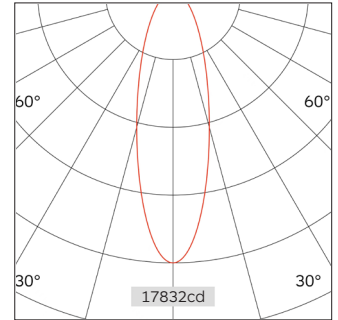

52.09530 LOTT RECESSED DOWNLIGHT

Light Distribution	LOTT Recessed Downlight
Colour Temperature	2700/3000/3500/4000K
Colour Rendition Index	CRI 90
Optics	LENS
Beam Angle	24D/32D/41D/52D
Cut out	95mm
Connected Load	41.1W
Luminous Flux Of The Luminaire	4705lm
Luminaire Efficacy	114lm/W
Colour Deviation	SDCM <5
Light Source	LED
LED Type	COB
Dimming Method	Triac/1-10V/ Dali
Cover Material	Aluminum
Body Material	Aluminum
IP Rating	IP20
Housing Colour	Sandy White/ Sandy Black
Weight	0.5Kg
Technical Region	220-240V 50/60Hz

H(M)	E(lx)	D(M)
		24°
1.0	17832.19	0.44
2.0	4458.05	0.88
3.0	1981.35	1.32
4.0	1114.51	1.76
5.0	713.29	2.19

Extremely small size does high wattage to meet the demand for small cut out and high lumens nowadays. Deep anti-glare optical structure, let the space more comfortable.