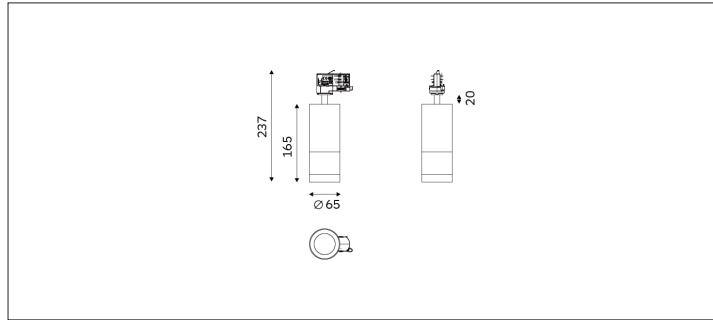

# 32.06513 Zoom Track Lighting

Light Distribution	Zoom Track Lighting
Colour Temperature	2700/3000/3500/4000K
Colour Rendition Index	CRI 90
Optics	LENS
Beam Angle	15D/48D
Track Phases	1 Circuit/ 3 Circuit
Connected Load	24.5W
Luminous Flux Of The Luminaire	1810lm
Luminaire Efficacy	73lm/W
Colour Deviation	SDCM <5
Light Source	LED
LED Type	COB
Dimming Method	Triac/1-10V/ Dali
Cover Material	Aluminum
Body Material	Aluminum
IP Rating	IP20
Housing Colour	Matt White/ Matt Black
Weight	0.8Kg
Technical Region	220-240V 50/60Hz

H(M)	E(lx)	D(M)
		15°
1.0	13953	0.27
2.0	3488	0.53
3.0	1550	0.80
4.0	872	1.06
5.0	558	1.33

An excellent and flexible accent lighting solution for restaurants, residential spaces, retail stores and galleries.