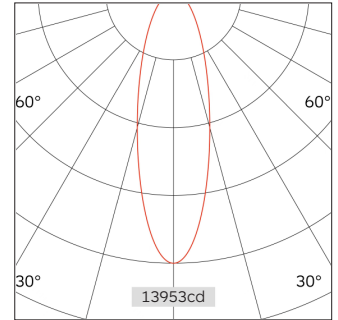

# 32.06513 Zoom Track Lighting

Light Distribution	Zoom Track Lighting
Colour Temperature	2700/3000/3500/4000K
Colour Rendition Index	CRI 90
Optics	LENS
Beam Angle	15D/48D
Track Phases	1 Circuit/ 3 Circuit
Connected Load	24.5W
Luminous Flux Of The Luminaire	1810lm
Luminaire Efficacy	73lm/W
Colour Deviation	SDCM <5
Light Source	LED
LED Type	COB
Dimming Method	Triac/1-10V/ Dali
Cover Material	Aluminum
Body Material	Aluminum
IP Rating	IP20
Housing Colour	Matt White/ Matt Black
Weight	0.8Kg
Technical Region	220-240V 50/60Hz