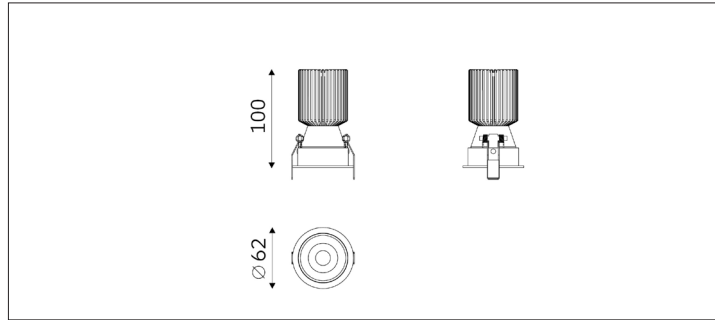

51.05516 SLIM FIXED RECESSED DOWNLIGHT

Light Distribution	Slim Recessed Downlight
Colour Temperature	2700/3000/3500/4000K
Colour Rendition Index	CRI 90
Optics	LENS
Beam Angle	20D/25D/36D/47D
Cut out	55mm
Connected Load	15W
Luminous Flux Of The Luminaire	1053lm
Luminaire Efficacy	70lm/W
Colour Deviation	SDCM <5
Light Source	LED
LED Type	COB
Dimming Method	Triac/1-10V/ Dali
Cover Material	Aluminum
Body Material	Aluminum
IP Rating	IP20
Housing Colour	Sandy White/ Sandy Black
Weight	0.3Kg
Technical Region	220-240V 50/60Hz

H(M)	E(lx)	D(M)
		25°
1.0	5027.62	0.45
2.0	1256.91	0.89
3.0	558.62	1.34
4.0	314.23	1.78
5.0	201.10	2.23

Small sizes but can be high power.
Have fixed and adjustable 2 versions, each version have 4 sizes and 4 power for selected, can almost meet all the requirements.
With anti-glare reflector, created a comfortable environment.