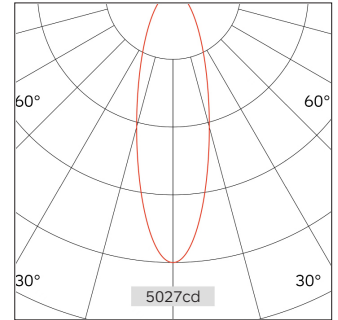

51.05516 SLIM FIXED RECESSED DOWNLIGHT

Light Distribution	Slim Recessed Downlight
Colour Temperature	2700/3000/3500/4000K
Colour Rendition Index	CRI 90
Optics	LENS
Beam Angle	20D/25D/36D/47D
Cut out	55mm
Connected Load	15W
Luminous Flux Of The Luminaire	1053lm
Luminaire Efficacy	70lm/W
Colour Deviation	SDCM <5
Light Source	LED
LED Type	COB
Dimming Method	Triac/1-10V/ Dali
Cover Material	Aluminum
Body Material	Aluminum
IP Rating	IP20
Housing Colour	Sandy White/ Sandy Black
Weight	0.3Kg
Technical Region	220-240V 50/60Hz

H(M)	E(lx)	D(M)
		25°
1.0	5027.62	0.45
2.0	1256.91	0.89
3.0	558.62	1.34
4.0	314.23	1.78
5.0	201.10	2.23

Small sizes but can be high power.
Have fixed and adjustable 2 versions, each version have 4 sizes and 4 power for selected, can almost meet all the requirements.
With anti-glare reflector, created a comfortable environment.