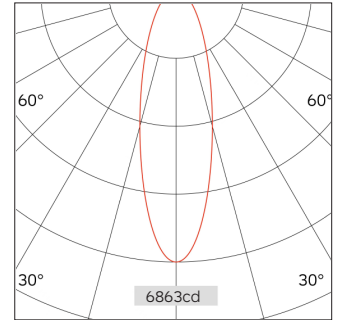

# 57.09516 SILO Recessed Downlight Trimless

Light Distribution	SILO Recessed Downlight
Colour Temperature	2700/3000/3500/4000K
Colour Rendition Index	CRI 90
Optics	LENS
Beam Angle	19D/25D/39D/48D
Cut Out	95mm
Connected Load	28W
Luminous Flux Of The Luminaire	2974lm
Luminaire Efficacy	106lm/W
Colour Deviation	SDCM <5
Light Source	LED
LED Type	COB
Dimming Method	Triac/1-10V/ Dali
Cover Material	Aluminum
Body Material	Aluminum
IP Rating	IP20
Housing Colour	Sandy White/ Sandy Black
Weight	0.85Kg
Technical Region	220-240V 50/60Hz

H(M)	E(lx)	D(M)
		39°
1.0	6863.21	0.72
2.0	1715.80	1.44
3.0	762.58	2.16
4.0	428.95	2.88
5.0	274.53	3.59

Star hotel rooms, aisles, villas, high-end private clubs, restaurants and other commercial spaces (such as furniture stores, ceramic and sanitary ware chain shops, brand chain shops and other commercial atmosphere lighting applications)