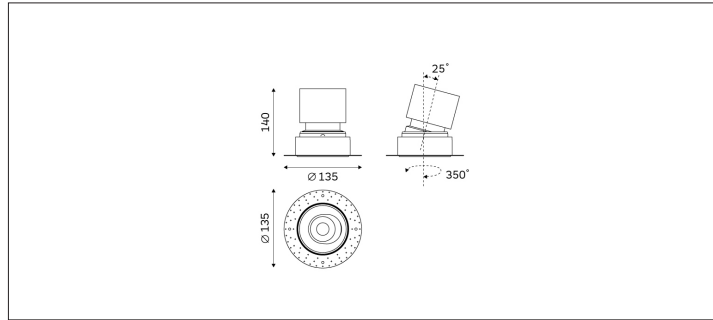

# 57.09516 SILO Recessed Downlight Trimless

Light Distribution	SILO Recessed Downlight
Colour Temperature	2700/3000/3500/4000K
Colour Rendition Index	CRI 90
Optics	LENS
Beam Angle	19D/25D/39D/48D
Cut Out	95mm
Connected Load	28W
Luminous Flux Of The Luminaire	2974lm
Luminaire Efficacy	106lm/W
Colour Deviation	SDCM <5
Light Source	LED
LED Type	COB
Dimming Method	Triac/1-10V/ Dali
Cover Material	Aluminum
Body Material	Aluminum
IP Rating	IP20
Housing Colour	Sandy White/ Sandy Black
Weight	0.85Kg
Technical Region	220-240V 50/60Hz

H(M)	E(lx)	D(M)
		39°
1.0	6863.21	0.72
2.0	1715.80	1.44
3.0	762.58	2.16
4.0	428.95	2.88
5.0	274.53	3.59

Star hotel rooms, aisles, villas, high-end private clubs, restaurants and other commercial spaces (such as furniture stores, ceramic and sanitary ware chain shops, brand chain shops and other commercial atmosphere lighting applications)