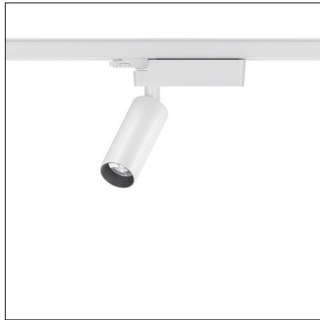

31.06211 Action With Driver Box

Connected Load	24W
Colour Temperature	2700/3000/3500/4000K
Colour Rendition Index	CRI 90
Optics	LENS
Beam Angle	19D/25D/40D/52D
Track Phases	1 Circuit/ 3 Circuit
Light Distribution	Action With Driver Box
Luminous Flux Of The Luminaire	2753lm
Luminaire Efficacy	113lm/W
Colour Deviation	SDCM <5
Light Source	LED
LED Type	COB
Dimming Method	Triac/1-10V/ Dali
Cover Material	Aluminum
Body Material	Aluminum
IP Rating	IP20
Housing Colour	Sandy White/ Sandy Black
Weight	0.65kg
Technical Region	220-240V 50/60Hz

Light Beam Table

H(M)	E(lx)	D(M)
		25°
1.0	13276.64	0.45
2.0	3319.16	0.89
3.0	1475.18	1.34
4.0	829.79	1.79
5.0	531.07	2.23

This series uses our patented fixture body, fast heat dissipation, can be small size and higher wattage. There are 3 versions of this series, one piece ordinary model, flexible chain leg, and with gear box model, to meet the needs of different places, flexible chain leg is mainly used for deeper space with blot; with gear box