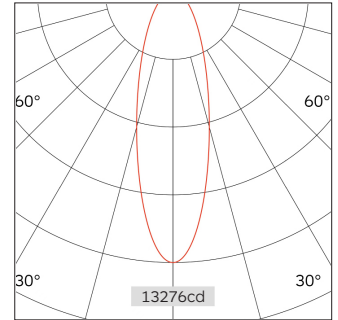

31.06211 Action With Driver Box

Connected Load	24W
Colour Temperature	2700/3000/3500/4000K
Colour Rendition Index	CRI 90
Optics	LENS
Beam Angle	19D/25D/40D/52D
Track Phases	1 Circuit/ 3 Circuit
Light Distribution	Action With Driver Box
Luminous Flux Of The Luminaire	2753lm
Luminaire Efficacy	113lm/W
Colour Deviation	SDCM <5
Light Source	LED
LED Type	COB
Dimming Method	Triac/1-10V/ Dali
Cover Material	Aluminum
Body Material	Aluminum
IP Rating	IP20
Housing Colour	Sandy White/ Sandy Black
Weight	0.65kg
Technical Region	220-240V 50/60Hz

Light Beam Table

H(M)	E(lx)	D(M)
		25°
1.0	13276.64	0.45
2.0	3319.16	0.89
3.0	1475.18	1.34
4.0	829.79	1.79
5.0	531.07	2.23

This series uses our patented fixture body, fast heat dissipation, can be small size and higher wattage. There are 3 versions of this series, one piece ordinary model, flexible chain leg, and with gear box model, to meet the needs of different places, flexible chain leg is mainly used for deeper space with blot; with gear box