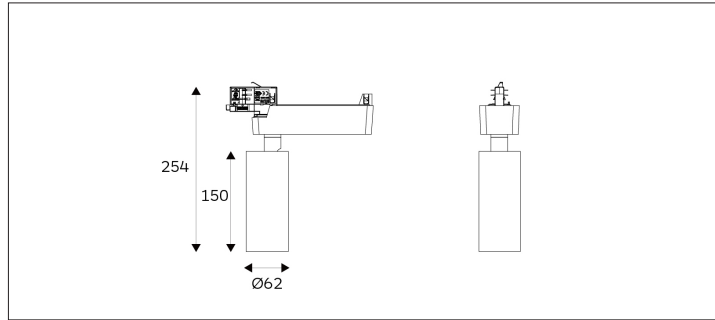

31.06211 Action With Driver Box

Connected Load	24W
Colour Temperature	2700/3000/3500/4000K
Colour Rendition Index	CRI 90
Optics	LENS
Beam Angle	19D/25D/40D/52D
Track Phases	1 Circuit/ 3 Circuit
Light Distribution	Action With Driver Box
Luminous Flux Of The Luminaire	2753lm
Luminaire Efficacy	113lm/W
Colour Deviation	SDCM <5
Light Source	LED
LED Type	COB
Dimming Method	Triac/1-10V/ Dali
Cover Material	Aluminum
Body Material	Aluminum
IP Rating	IP20
Housing Colour	Sandy White/ Sandy Black
Weight	0.65kg
Technical Region	220-240V 50/60Hz

Light Beam Table

H(M)	E(lx)	D(M)
		25°
1.0	13276.64	0.45
2.0	3319.16	0.89
3.0	1475.18	1.34
4.0	829.79	1.79
5.0	531.07	2.23

This series uses our patented fixture body, fast heat dissipation, can be small size and higher wattage. There are 3 versions of this series, one piece ordinary model, flexible chain leg, and with gear box model, to meet the needs of different places, flexible chain leg is mainly used for deeper space with blot; with gear box