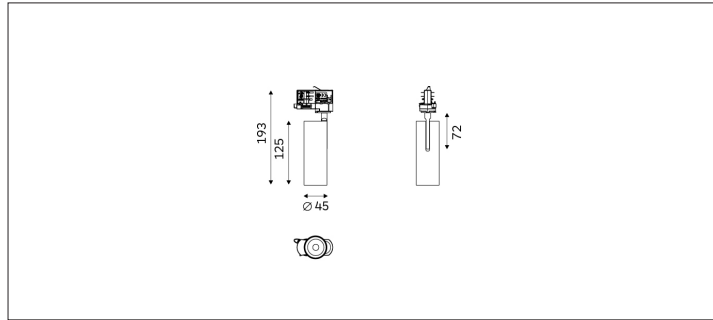

32.04526 SPECTRUM Track Lighting

Light Distribution	SPECTRUM Track Lighting
Colour Temperature	2700/3000/3500/4000K
Colour Rendition Index	CRI 90
Optics	LENS
Beam Angle	16D/19D/28D/40D
Track Phases	1 Circuit/ 3 Circuit
Connected Load	11.5W
Luminous Flux Of The Luminaire	808lm
Luminaire Efficacy	70lm/W
Colour Deviation	SDCM<5
Light Source	LED
LED Type	COB
Dimming Method	Triac/1-10V/ Dali
Cover Material	Aluminum
Body Material	Aluminum
IP Rating	IP20
Housing Colour	Sandy White/ Sandy Black
Weight	0.45Kg
Technical Region	220-240V 50/60Hz

Light Beam Table

H(M)	E(lx)	D(M)
		28°
1.0	2517	0.51
2.0	629	1.01
3.0	279	1.52
4.0	157	20.3
5.0	100	2.54

A modern design consisting for the purpose to meet the highest requirements of the latest advanced lighting technology.