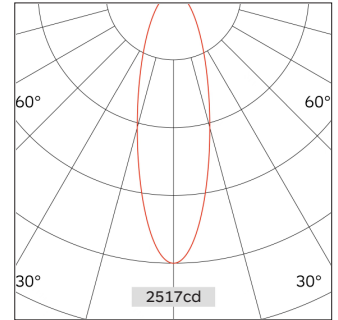

32.04526 SPECTRUM Track Lighting

Light Distribution	SPECTRUM Track Lighting
Colour Temperature	2700/3000/3500/4000K
Colour Rendition Index	CRI 90
Optics	LENS
Beam Angle	16D/19D/28D/40D
Track Phases	1 Circuit/ 3 Circuit
Connected Load	11.5W
Luminous Flux Of The Luminaire	808lm
Luminaire Efficacy	70lm/W
Colour Deviation	SDCM<5
Light Source	LED
LED Type	COB
Dimming Method	Triac/1-10V/ Dali
Cover Material	Aluminum
Body Material	Aluminum
IP Rating	IP20
Housing Colour	Sandy White/ Sandy Black
Weight	0.45Kg
Technical Region	220-240V 50/60Hz

Light Beam Table

H(M)	E(lx)	D(M)
		28°
1.0	2517	0.51
2.0	629	1.01
3.0	279	1.52
4.0	157	20.3
5.0	100	2.54

A modern design consisting for the purpose to meet the highest requirements of the latest advanced lighting technology.