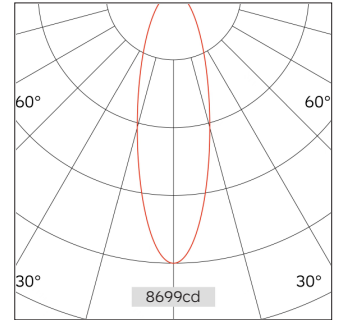

32.05517 Zoom Track Lighting

Light Distribution	Zoom Track Lighting
Colour Temperature	2700/3000/3500/4000K
Colour Rendition Index	CRI 90
Optics	LENS
Beam Angle	7.5D-55D
Track Phases	1 Circuit/ 3 Circuit
Connected Load	17W
Luminous Flux Of The Luminaire	888lm
Luminaire Efficacy	52lm/W
Colour Deviation	SDCM <5
Light Source	LED
LED Type	COB
Dimming Method	Triac/1-10V/ Dali
Cover Material	Aluminum
Body Material	Aluminum
IP Rating	IP20
Housing Colour	Matt White/ Matt Black
Weight	0.6Kg
Technical Region	220-240V 50/60Hz

H(M)	E(lx)	D(M)
		7.5°
1.0	8699	0.13
2.0	2174	0.26
3.0	966	0.39
4.0	543	0.52
5.0	347	0.65

An excellent and flexible accent lighting solution for restaurants, residential spaces, retail stores and galleries.