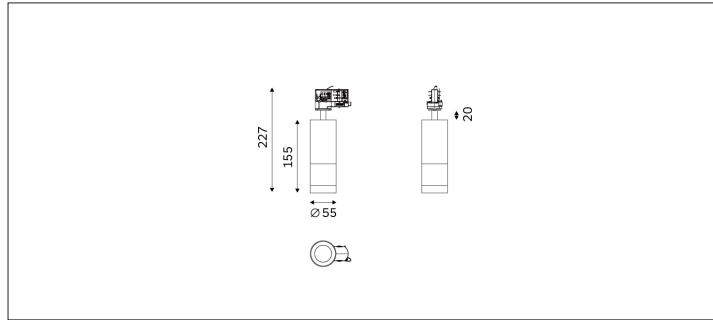

32.05517 Zoom Track Lighting

Light Distribution	Zoom Track Lighting
Colour Temperature	2700/3000/3500/4000K
Colour Rendition Index	CRI 90
Optics	LENS
Beam Angle	7.5D-55D
Track Phases	1 Circuit/ 3 Circuit
Connected Load	17W
Luminous Flux Of The Luminaire	888lm
Luminaire Efficacy	52lm/W
Colour Deviation	SDCM <5
Light Source	LED
LED Type	COB
Dimming Method	Triac/1-10V/ Dali
Cover Material	Aluminum
Body Material	Aluminum
IP Rating	IP20
Housing Colour	Matt White/ Matt Black
Weight	0.6Kg
Technical Region	220-240V 50/60Hz

H(M)	E(lx)	D(M)
		7.5°
1.0	8699	0.13
2.0	2174	0.26
3.0	966	0.39
4.0	543	0.52
5.0	347	0.65

An excellent and flexible accent lighting solution for restaurants, residential spaces, retail stores and galleries.