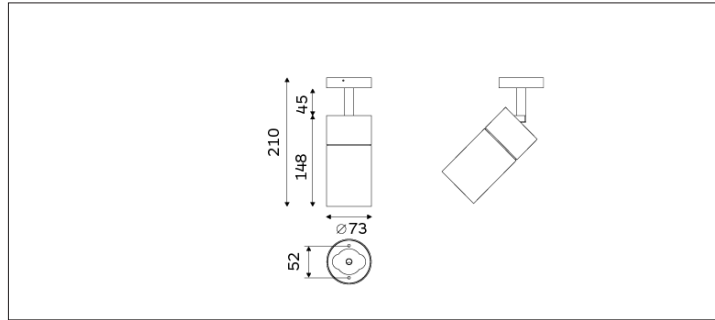

93.07311 EMMA Surface Mounted Lighting

Light Distribution	Surface Mounted Lighting
Colour Temperature	2700/3000/3500/4000K
Colour Rendition Index	CRI 90
Optics	LENS
Beam Angle	14D/28D/40D/50D
Installation method	Surface Mounted
Connected Load	24W
Luminous Flux Of The Luminaire	2963lm
Luminaire Efficacy	123lm/W
Colour Deviation	SDCM <5
Light Source	LED
LED Type	COB
Dimming Method	Triac/1-10V/ Dali
Cover Material	Aluminum
Body Material	Aluminum
IP Rating	IP20
Housing Colour	Sandy White/ Sandy Black
Weight	0.7Kg
Technical Region	220-240V 50/60Hz

Light Beam Table

H(M)	E(lx)	D(M)
		28°
1.0	10923.40	0.50
2.0	2730.85	1.00
3.0	1213.71	1.50
4.0	682.71	2.00
5.0	436.94	2.49

Application areas: retail, museums, hospitality, residential, offices and lobbies.