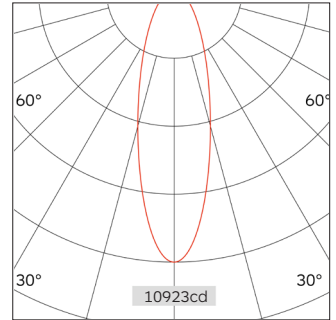

93.07311 EMMA Surface Mounted Lighting

Light Distribution	Surface Mounted Lighting
Colour Temperature	2700/3000/3500/4000K
Colour Rendition Index	CRI 90
Optics	LENS
Beam Angle	14D/28D/40D/50D
Installation method	Surface Mounted
Connected Load	24W
Luminous Flux Of The Luminaire	2963lm
Luminaire Efficacy	123lm/W
Colour Deviation	SDCM <5
Light Source	LED
LED Type	COB
Dimming Method	Triac/1-10V/ Dali
Cover Material	Aluminum
Body Material	Aluminum
IP Rating	IP20
Housing Colour	Sandy White/ Sandy Black
Weight	0.7Kg
Technical Region	220-240V 50/60Hz

Light Beam Table

H(M)	E(lx)	D(M)
		28°
1.0	10923.40	0.50
2.0	2730.85	1.00
3.0	1213.71	1.50
4.0	682.71	2.00
5.0	436.94	2.49

Application areas: retail, museums, hospitality, residential, offices and lobbies.