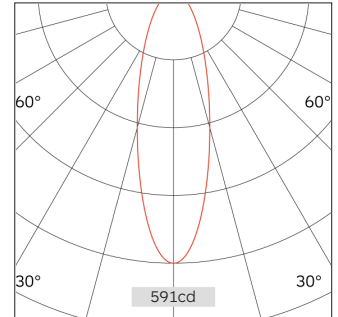

61.02511 FOS Track Lighting

Connected Load	3.8W
Colour Temperature	2700/3000/3500/4000K
Colour Rendition Index	CRI 90
Optics	LENS
Beam Angle	17D/26D/31D/53D
Track	Low Voltage Track
Light Distribution	FOS Track Lighting
Luminous Flux Of The Luminaire	197lm
Luminaire Efficacy	52lm/W
Colour Deviation	SDCM < 5
Light Source	LED
LED Type	COB
Dimming Method	1-10V/ Dali
Cover Material	Aluminum
Body Material	Aluminum
IP Rating	IP20
Housing Colour	Sandy White/ Sandy Black
Weight	0.25Kg
Technical Region	Input 48V