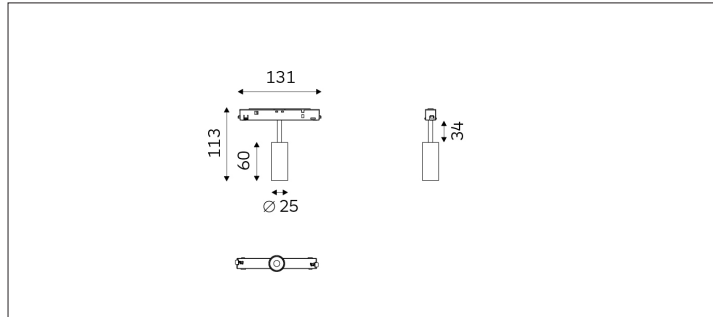

61.02511 FOS Track Lighting

Connected Load	3.8W
Colour Temperature	2700/3000/3500/4000K
Colour Rendition Index	CRI 90
Optics	LENS
Beam Angle	17D/26D/31D/53D
Track	Low Voltage Track
Light Distribution	FOS Track Lighting
Luminous Flux Of The Luminaire	197lm
Luminaire Efficacy	52lm/W
Colour Deviation	SDCM < 5
Light Source	LED
LED Type	COB
Dimming Method	1-10V/ Dali
Cover Material	Aluminum
Body Material	Aluminum
IP Rating	IP20
Housing Colour	Sandy White/ Sandy Black
Weight	0.25Kg
Technical Region	Input 48V

H(M)	E(lx)	D(M)
		26°
1.0	591	0.47
2.0	147	0.94
3.0	65	1.40
4.0	36	1.87
5.0	23	2.34

It is an individual solution with a high degree of flexibility. all inserts are mounted completely without tools and held within the profile by a magnetic force. With just one flick of the wrist, you can adjust the inserts as needed at any time to set the scene for your desired object. Application areas: residential, hotel, restaurants, retail and other high-end places.