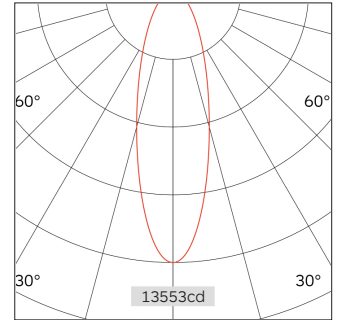

51.07518 SLIM FIXED RECESSED DOWNLIGHT

Light Distribution	Slim Recessed Downlight
Colour Temperature	2700/3000/3500/4000K
Colour Rendition Index	CRI 90
Optics	LENS
Beam Angle	21D/31D/40D/50D
Cut out	75mm
Connected Load	25W
Luminous Flux Of The Luminaire	2795lm
Luminaire Efficacy	115lm/W
Colour Deviation	SDCM <5
Light Source	LED
LED Type	COB
Dimming Method	Triac/1-10V/ Dali
Cover Material	Aluminum
Body Material	Aluminum
IP Rating	IP20
Housing Colour	Sandy White/ Sandy Black
Weight	0.5Kg
Technical Region	220-240V 50/60Hz

Light Beam Talbe		
h(m)	E(lx)	D(m)
		21°
1.0	13553.2	0.38
2.0	3388	0.76
3.0	1505	1.14
4.0	847	1.52
5.0	542	1.9

Small sizes but can be high power.
Have fixed and adjustable 2 versions, each version have 4 sizes and 4 power for selected, can almost meet all the requirements.
With anti-glare reflector, created a comfortable environment.