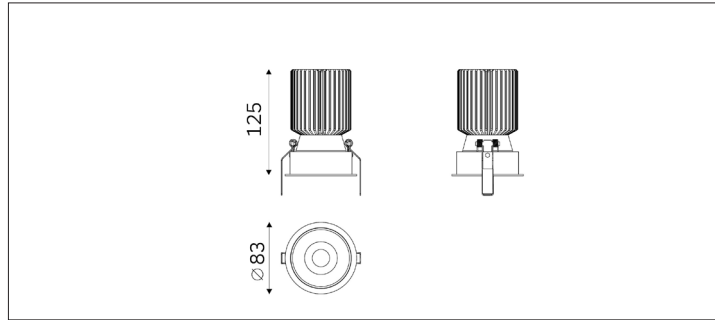

51.07518 SLIM FIXED RECESSED DOWNLIGHT

Light Distribution	Slim Recessed Downlight
Colour Temperature	2700/3000/3500/4000K
Colour Rendition Index	CRI 90
Optics	LENS
Beam Angle	21D/31D/40D/50D
Cut out	75mm
Connected Load	25W
Luminous Flux Of The Luminaire	2795lm
Luminaire Efficacy	115lm/W
Colour Deviation	SDCM <5
Light Source	LED
LED Type	COB
Dimming Method	Triac/1-10V/ Dali
Cover Material	Aluminum
Body Material	Aluminum
IP Rating	IP20
Housing Colour	Sandy White/ Sandy Black
Weight	0.5Kg
Technical Region	220-240V 50/60Hz

Light Beam Talbe		
h(m)	E(lx)	D(m)
		21°
1.0	13553.2	0.38
2.0	3388	0.76
3.0	1505	1.14
4.0	847	1.52
5.0	542	1.9

Small sizes but can be high power.
Have fixed and adjustable 2 versions, each version have 4 sizes and 4 power for selected, can almost meet all the requirements.
With anti-glare reflector, created a comfortable environment.