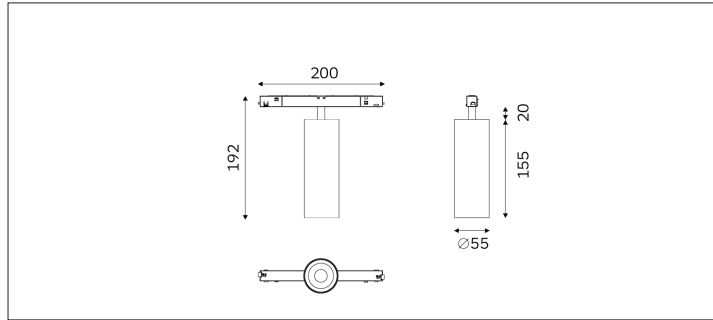

62.05512 FOS Track Lighting

Connected Load	24W
Colour Temperature	2700/3000/3500/4000K
Colour Rendition Index	CRI 90
Optics	LENS
Beam Angle	20D/32D/41D/49D
Track	Low Voltage Track
Light Distribution	FOS Track Lighting
Luminous Flux Of The Luminaire	2677lm
Luminaire Efficacy	111lm/W
Colour Deviation	SDCM < 5
Light Source	LED
LED Type	COB
Dimming Method	1-10V/ Dali
Cover Material	Aluminum
Body Material	Aluminum
IP Rating	IP20
Housing Colour	Sandy White/ Sandy Black
Weight	0.6Kg
Technical Region	Input 48V

Light Beam Talbe		
h(m)	E(lx)	D(m)
		20°
1.0	9335	0.57
2.0	2334	0.14
3.0	1037	1.71
4.0	583	2.28
5.0	373	2.85

It is an individual solution with a high degree of flexibility. all inserts are mounted completely without tools and held within the profile by a magnetic force. With just one flick of the wrist, you can adjust the inserts as needed at any time to set the scene for your desired object. Application areas: residential, hotel, restaurants, retail and other high-end places.