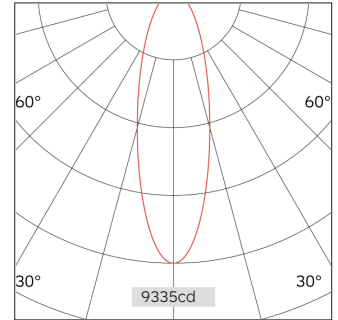

62.05512 FOS Track Lighting

Connected Load	24W
Colour Temperature	2700/3000/3500/4000K
Colour Rendition Index	CRI 90
Optics	LENS
Beam Angle	20D/32D/41D/49D
Track	Low Voltage Track
Light Distribution	FOS Track Lighting
Luminous Flux Of The Luminaire	2677lm
Luminaire Efficacy	111lm/W
Colour Deviation	SDCM < 5
Light Source	LED
LED Type	COB
Dimming Method	1-10V/ Dali
Cover Material	Aluminum
Body Material	Aluminum
IP Rating	IP20
Housing Colour	Sandy White/ Sandy Black
Weight	0.6Kg
Technical Region	Input 48V