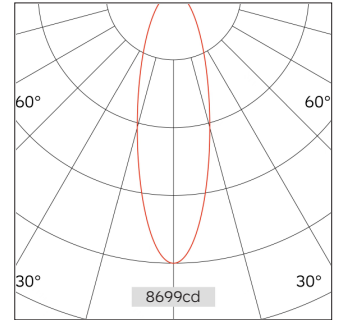

32.05517 Zoom Track Lighting

Light Distribution	Zoom Track Lighting
Colour Temperature	2700/3000/3500/4000K
Colour Rendition Index	CRI 90
Optics	LENS
Beam Angle	7.5D-55D
Track Phases	1 Circuit/ 3 Circuit
Connected Load	17W
Luminous Flux Of The Luminaire	888lm
Luminaire Efficacy	53m/W
Colour Deviation	SDCM <5
Light Source	LED
LED Type	COB
Dimming Method	Triac/1-10V/ Dali
Cover Material	Aluminum
Body Material	Aluminum
IP Rating	IP20
Housing Colour	Matt White/ Matt Black
Weight	0.6Kg
Technical Region	220-240V 50/60Hz

Light Beam Talbe		
h(m)	E(lx)	D(m)
		7.5°
1.0	8699	0.13
2.0	2174	0.26
3.0	966	0.39
4.0	543	0.52
5.0	347	0.65

An excellent and flexible accent lighting solution for restaurants, residential spaces, retail stores and galleries.