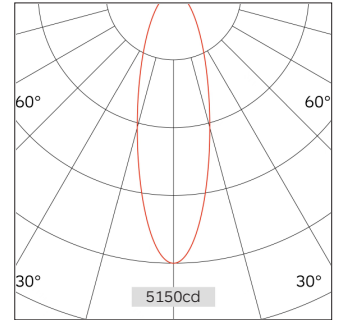

62.04531 SPECTRUM Track Lighting

Connected Load	14.3W
Colour Temperature	2700/3000/3500/4000K
Colour Rendition Index	CRI 90
Optics	LENS
Beam Angle	19D/24D/36D/43D
Track	Low Voltage Track
Light Distribution	SPECTRUM Track Lighting
Luminous Flux Of The Luminaire	1083lm
Luminaire Efficacy	76lm/W
Colour Deviation	SDCM < 5
Light Source	LED
LED Type	COB
Dimming Method	1-10V/ Dali
Cover Material	Aluminum
Body Material	Aluminum
IP Rating	IP20
Housing Colour	Sandy White/ Sandy Black
Weight	0.45Kg
Technical Region	Input 48V