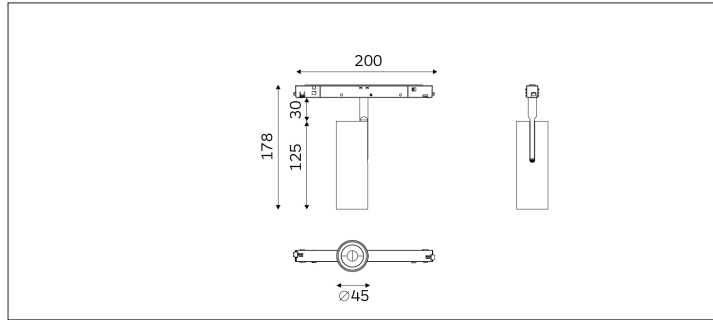

62.04531 SPECTRUM Track Lighting

Connected Load	14.3W
Colour Temperature	2700/3000/3500/4000K
Colour Rendition Index	CRI 90
Optics	LENS
Beam Angle	19D/24D/36D/43D
Track	Low Voltage Track
Light Distribution	SPECTRUM Track Lighting
Luminous Flux Of The Luminaire	1083lm
Luminaire Efficacy	76lm/W
Colour Deviation	SDCM < 5
Light Source	LED
LED Type	COB
Dimming Method	1-10V/ Dali
Cover Material	Aluminum
Body Material	Aluminum
IP Rating	IP20
Housing Colour	Sandy White/ Sandy Black
Weight	0.45Kg
Technical Region	Input 48V

Light Beam Talbe		
h(m)	E(lx)	D(m)
		19°
1.0	5150	0.36
2.0	1287	0.72
3.0	572	1.08
4.0	321	1.44
5.0	206	1.80

It is an individual solution with a high degree of flexibility. all inserts are mounted completely without tools and held within the profile by a magnetic force. With just one flick of the wrist, you can adjust the inserts as needed at any time to set the scene for your desired object. Application areas: residential, hotel, restaurants, retail and other high-end places.