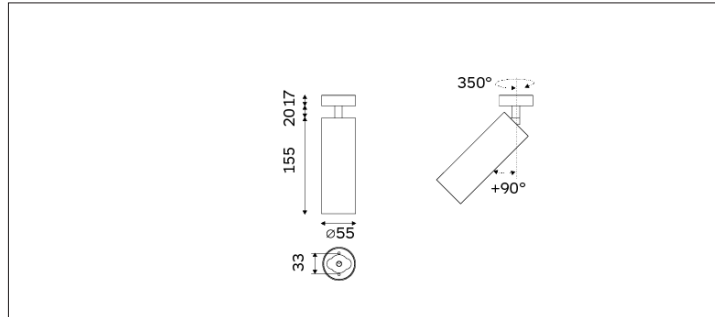

# 93.05512 FOS Surface Mounted Lighting

Light Distribution	Surface Mounted Lighting
Colour Temperature	2700/3000/3500/4000K
Colour Rendition Index	CRI 90
Optics	LENS
Beam Angle	20D/31D/41D/45D
Installation method	Surface Mounted
Connected Load	16W
Luminous Flux Of The Luminaire	1871lm
Luminaire Efficacy	117m/W
Colour Deviation	SDCM <5
Light Source	LED
LED Type	COB
Dimming Method	Triac/1-10V/ Dali
Cover Material	Aluminum
Body Material	Aluminum
IP Rating	IP20
Housing Colour	Sandy White/ Sandy Black
Weight	0.6Kg
Technical Region	220-240V 50/60Hz

Light Beam Talbe		
h(m)	E(lx)	D(m)
1.0	10201	0.36
2.0	2550	0.72
3.0	1133	1.08
4.0	637	1.45
5.0	408	1.81

Application areas: retail, museums, hospitality, residential, offices and lobbies.