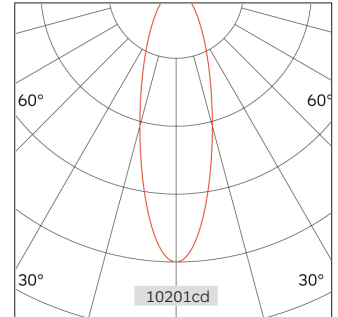

# 93.05512 FOS Surface Mounted Lighting

Light Distribution	Surface Mounted Lighting
Colour Temperature	2700/3000/3500/4000K
Colour Rendition Index	CRI 90
Optics	LENS
Beam Angle	20D/31D/41D/45D
Installation method	Surface Mounted
Connected Load	16W
Luminous Flux Of The Luminaire	1871lm
Luminaire Efficacy	117m/W
Colour Deviation	SDCM <5
Light Source	LED
LED Type	COB
Dimming Method	Triac/1-10V/ Dali
Cover Material	Aluminum
Body Material	Aluminum
IP Rating	IP20
Housing Colour	Sandy White/ Sandy Black
Weight	0.6Kg
Technical Region	220-240V 50/60Hz

Light Beam Talbe		
h(m)	E(lx)	D(m)
1.0	10201	0.36
2.0	2550	0.72
3.0	1133	1.08
4.0	637	1.45
5.0	408	1.81

Application areas: retail, museums, hospitality, residential, offices and lobbies.