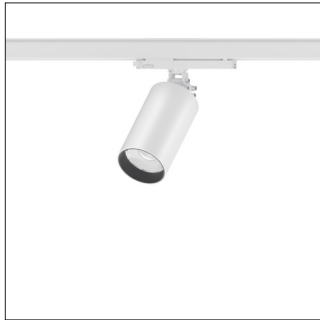

32.08416 Action Track lighting Flexible chain leg

Connected Load	41W
Colour Temperature	2700/3000/3500/4000K
Colour Rendition Index	CRI 90
Optics	LENS
Beam Angle	19D/24D/38D/52D
Track Phases	1 Circuit/ 3 Circuit
Light Distribution	Action Flexible chain leg
Luminous Flux Of The Luminaire	5001lm
Luminaire Efficacy	119lm/W
Colour Deviation	SDCM <5
Light Source	LED
LED Type	COB
Dimming Method	Triac/1-10V/ Dali
Cover Material	Aluminum
Body Material	Aluminum
IP Rating	IP20
Housing Colour	Sandy White/ Sandy Black
Weight	1.3kg
Technical Region	220-240V 50/60Hz

Light Beam Talbe		
h(m)	E(lx)	D(m)
		24°
1.0	25672	0.42
2.0	6418	0.84
3.0	2852	1.26
4.0	1605	1.68
5.0	1027	2.11

This series uses our patented fixture body, fast heat dissipation, can be small size and higher wattage. There are 3 versions of this series, one piece ordinary model, flexible chain leg, and with gear box model, to meet the needs of different places, flexible chain leg is mainly used for deeper space with blot; with gear box