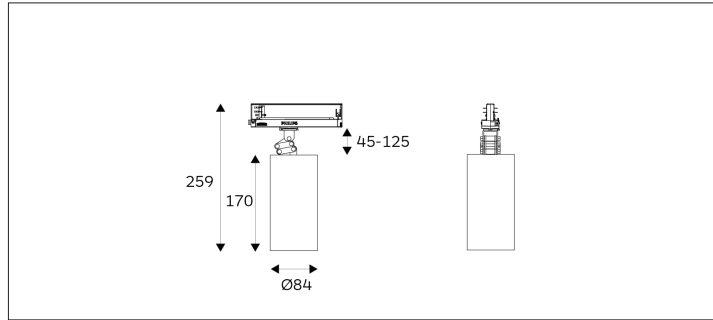

32.08416 Action Track lighting Flexible chain leg

Connected Load	41W
Colour Temperature	2700/3000/3500/4000K
Colour Rendition Index	CRI 90
Optics	LENS
Beam Angle	19D/24D/38D/52D
Track Phases	1 Circuit/ 3 Circuit
Light Distribution	Action Flexible chain leg
Luminous Flux Of The Luminaire	5001lm
Luminaire Efficacy	119lm/W
Colour Deviation	SDCM <5
Light Source	LED
LED Type	COB
Dimming Method	Triac/1-10V/ Dali
Cover Material	Aluminum
Body Material	Aluminum
IP Rating	IP20
Housing Colour	Sandy White/ Sandy Black
Weight	1.3kg
Technical Region	220-240V 50/60Hz

Light Beam Talbe		
h(m)	E(lx)	D(m)
		24°
1.0	25672	0.42
2.0	6418	0.84
3.0	2852	1.26
4.0	1605	1.68
5.0	1027	2.11

This series uses our patented fixture body, fast heat dissipation, can be small size and higher wattage. There are 3 versions of this series, one piece ordinary model, flexible chain leg, and with gear box model, to meet the needs of different places, flexible chain leg is mainly used for deeper space with blot; with gear box