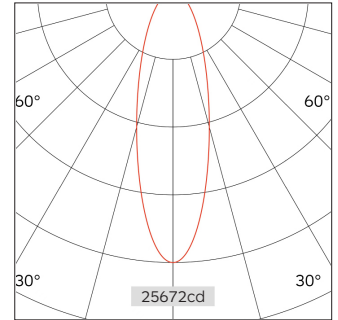

32.08416 Action Track lighting Flexible chain leg

Connected Load	41W
Colour Temperature	2700/3000/3500/4000K
Colour Rendition Index	CRI 90
Optics	LENS
Beam Angle	19D/24D/38D/52D
Track Phases	1 Circuit/ 3 Circuit
Light Distribution	Action Flexible chain leg
Luminous Flux Of The Luminaire	5001lm
Luminaire Efficacy	119lm/W
Colour Deviation	SDCM <5
Light Source	LED
LED Type	COB
Dimming Method	Triac/1-10V/ Dali
Cover Material	Aluminum
Body Material	Aluminum
IP Rating	IP20
Housing Colour	Sandy White/ Sandy Black
Weight	1.3kg
Technical Region	220-240V 50/60Hz

Light Beam Talbe		
h(m)	E(lx)	D(m)
		24°
1.0	25672	0.42
2.0	6418	0.84
3.0	2852	1.26
4.0	1605	1.68
5.0	1027	2.11

This series uses our patented fixture body, fast heat dissipation, can be small size and higher wattage. There are 3 versions of this series, one piece ordinary model, flexible chain leg, and with gear box model, to meet the needs of different places, flexible chain leg is mainly used for deeper space with blot; with gear box