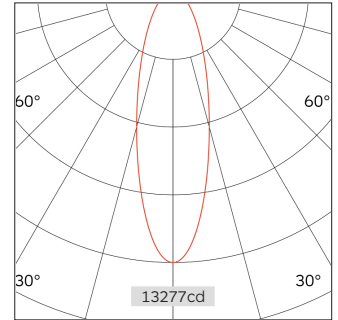

# 32.06211 Action Track lighting

Connected Load	24W
Colour Temperature	2700/3000/3500/4000K
Colour Rendition Index	CRI 90
Optics	LENS
Beam Angle	19D/25D/40D/52D
Track Phases	1 Circuit/ 3 Circuit
Light Distribution	Action Track lighting
Luminous Flux Of The Luminaire	2753lm
Luminaire Efficacy	113lm/W
Colour Deviation	SDCM <5
Light Source	LED
LED Type	COB
Dimming Method	Triac/1-10V/ Dali
Cover Material	Aluminum
Body Material	Aluminum
IP Rating	IP20
Housing Colour	Sandy White/ Sandy Black
Weight	0.65kg
Technical Region	220-240V 50/60Hz

## Light Beam Talbe

h(m)	E(lx)	D(m)
		25°
1.0	13277	0.45
2.0	3319	0.89
3.0	1475	1.34
4.0	829	1.79
5.0	531	2.23

This series uses our patented fixture body, fast heat dissipation, can be small size and higher wattage. There are 3 versions of this series, one piece ordinary model, flexible chain leg, and with gear box model, to meet the needs of different places, flexible chain leg is mainly used for deeper space with blot; with gear box