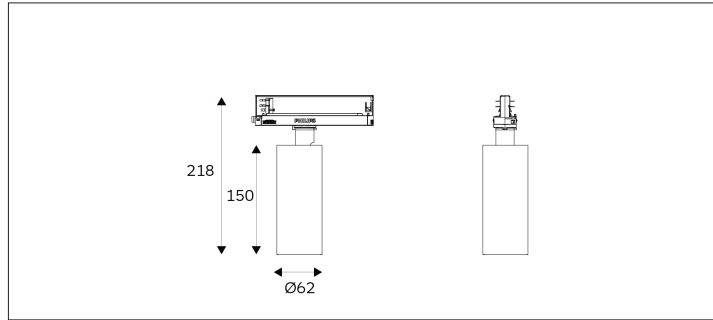

# 32.06211 Action Track lighting

Connected Load	24W
Colour Temperature	2700/3000/3500/4000K
Colour Rendition Index	CRI 90
Optics	LENS
Beam Angle	19D/25D/40D/52D
Track Phases	1 Circuit/ 3 Circuit
Light Distribution	Action Track lighting
Luminous Flux Of The Luminaire	2753lm
Luminaire Efficacy	113lm/W
Colour Deviation	SDCM <5
Light Source	LED
LED Type	COB
Dimming Method	Triac/1-10V/ Dali
Cover Material	Aluminum
Body Material	Aluminum
IP Rating	IP20
Housing Colour	Sandy White/ Sandy Black
Weight	0.65kg
Technical Region	220-240V 50/60Hz

## Light Beam Talbe

h(m)	E(lx)	D(m)
		25°
1.0	13277	0.45
2.0	3319	0.89
3.0	1475	1.34
4.0	829	1.79
5.0	531	2.23

This series uses our patented fixture body, fast heat dissipation, can be small size and higher wattage. There are 3 versions of this series, one piece ordinary model, flexible chain leg, and with gear box model, to meet the needs of different places, flexible chain leg is mainly used for deeper space with blot; with gear box