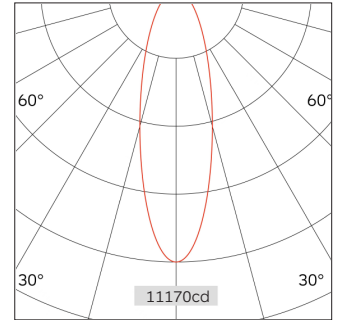

32.0652 3 FOS Track Lighting

Light Distribution	FOS Track Lighting
Colour Temperature	2700/3000/3500/4000K
Colour Rendition Index	CRI 90
Optics	LENS
Beam Angle	17D/27D/36D/51D
Track Phases	1 Circuit/ 3 Circuit
Connected Load	24W
Luminous Flux Of The Luminaire	2678lm
Luminaire Efficacy	110lm/W
Colour Deviation	SDCM <5
Light Source	LED
LED Type	COB
Dimming Method	Triac/1-10V/ Dali
Cover Material	Aluminum
Body Material	Aluminum
IP Rating	IP20
Housing Colour	Sandy White/ Sandy Black
Weight	0.85Kg
Technical Region	220-240V 50/60Hz

Light Beam Talbe		
h(m)	E(lx)	D(m)
		27°
1.0	11170	0.49
2.0	2792	0.97
3.0	1241	1.46
4.0	698	1.94
5.0	446	2.43

Application areas: retail, museums, hospitality, residential, offices and lobbies.