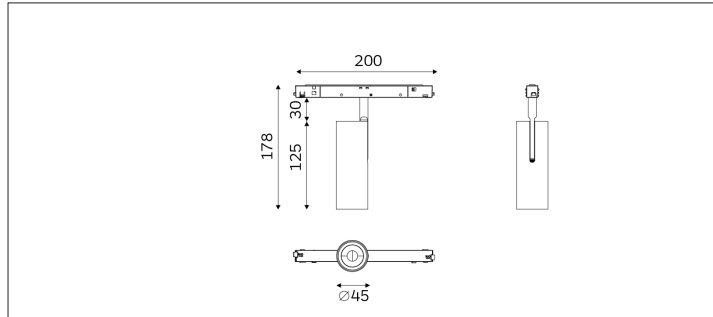

# 62.04531 SPECTRUM Track Lighting

Connected Load	8W
Colour Temperature	2700/3000/3500/4000K
Colour Rendition Index	CRI 90
Optics	LENS
Beam Angle	19D/29D/37D
Track	Low Voltage Track
Light Distribution	SPECTRUM Track Lighting
Luminous Flux Of The Luminaire	700lm
Luminaire Efficacy	59lm/W
Colour Deviation	SDCM < 5
Light Source	LED
LED Type	COB
Dimming Method	1-10V/ Dali
Cover Material	Aluminum
Body Material	Aluminum
IP Rating	IP20
Housing Colour	Sandy White/ Sandy Black
Weight	0.45Kg
Technical Region	Input 48V

Light Beam Talbe		
h(m)	E(lx)	D(m)
		29°
1.0	2155	0.53
2.0	538	1.06
3.0	239	1.58
4.0	134	2.11
5.0	86	2.64

It is an individual solution with a high degree of flexibility. all inserts are mounted completely without tools and held within the profile by a magnetic force. With just one flick of the wrist, you can adjust the inserts as needed at any time to set the scene for your desired object. Application areas: residential, hotel, restaurants, retail and other high-end places.