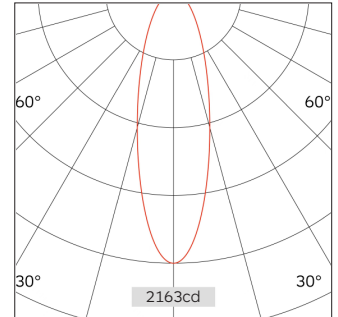

# 62.04531 SPECTRUM Track Lighting

Connected Load	8W
Colour Temperature	2700/3000/3500/4000K
Colour Rendition Index	CRI 90
Optics	LENS
Beam Angle	19D/29D/37D
Track	Low Voltage Track
Light Distribution	SPECTRUM Track Lighting
Luminous Flux Of The Luminaire	700lm
Luminaire Efficacy	59lm/W
Colour Deviation	SDCM < 5
Light Source	LED
LED Type	COB
Dimming Method	1-10V/ Dali
Cover Material	Aluminum
Body Material	Aluminum
IP Rating	IP20
Housing Colour	Sandy White/ Sandy Black
Weight	0.45Kg
Technical Region	Input 48V